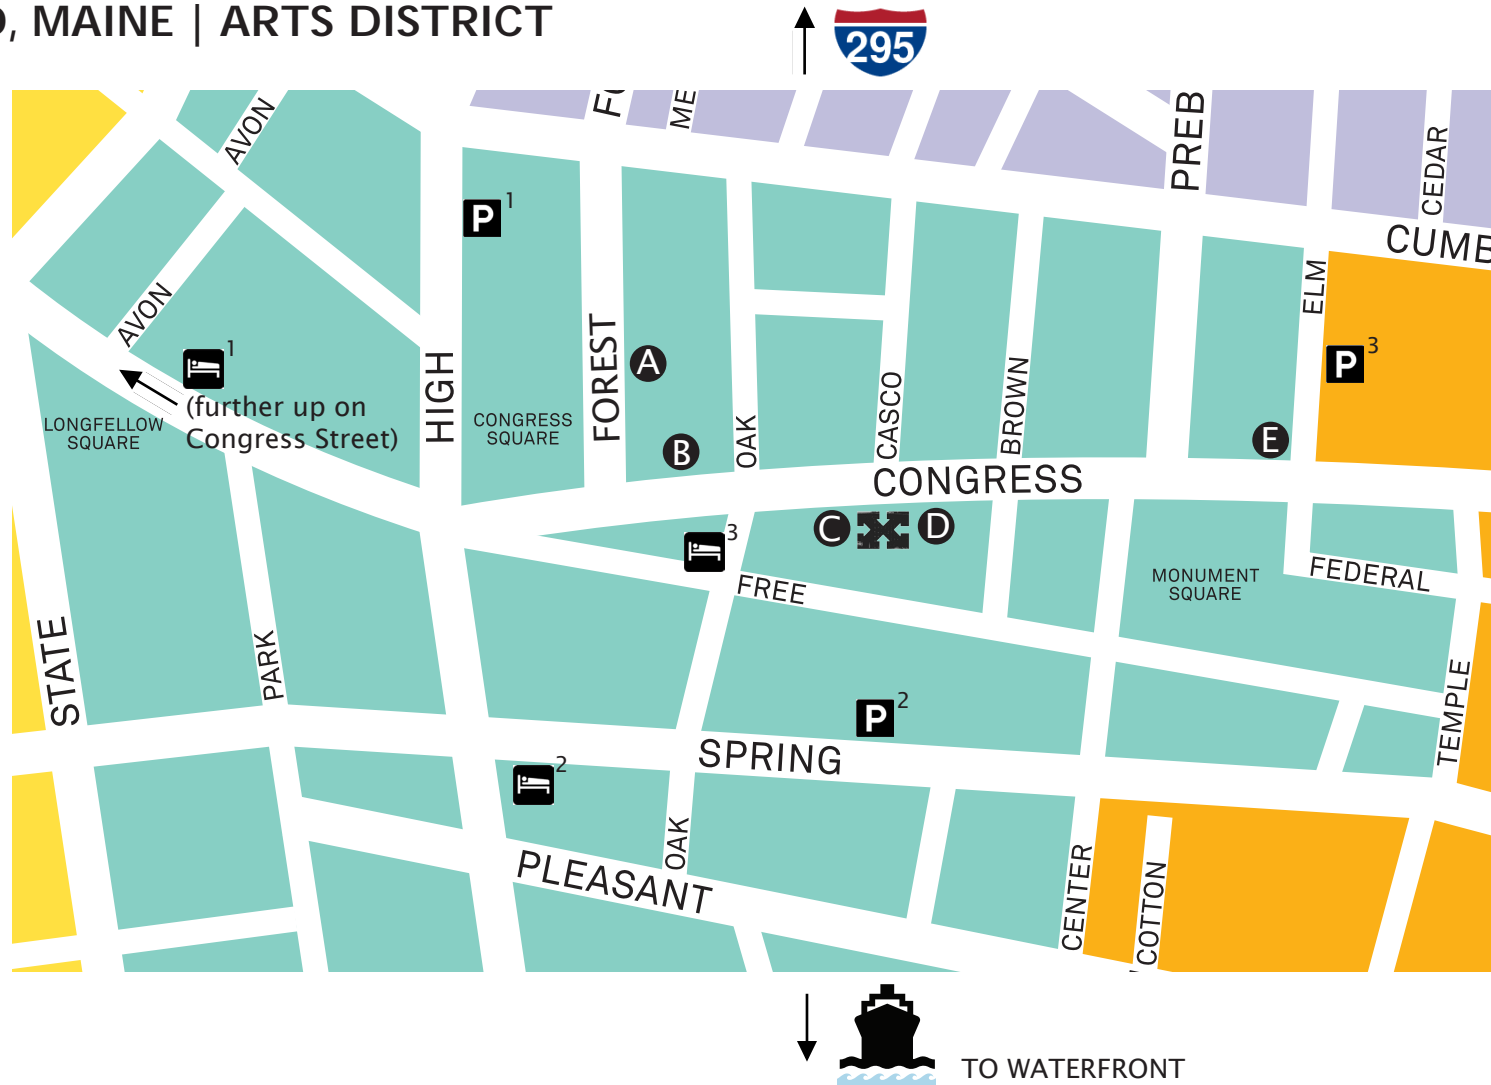

PORTLAND, MAINE | ARTS DISTRICT

X MAINE COLLEGE OF ART (MECA) | CCX EVENT HUB
522 Congress Street

- A** Portland Stage
25A Forest Avenue
- B** Salt Institute for Documentary Studies
561 Congress Street
- C** Space Gallery
538 Congress Street

- D** Community Television Network
516 Congress Street
- E** Portland Public Library
5 Monument Square
(Congress and Elm Streets)

HOTELS

- H**¹ Clarion Hotel
1230 Congress Street (off the map)
- H**² Holiday Inn by the Bay
88 Spring Street
- H**³ Maine College of Art's
Oak Street Residence Hall
51 Oak Street